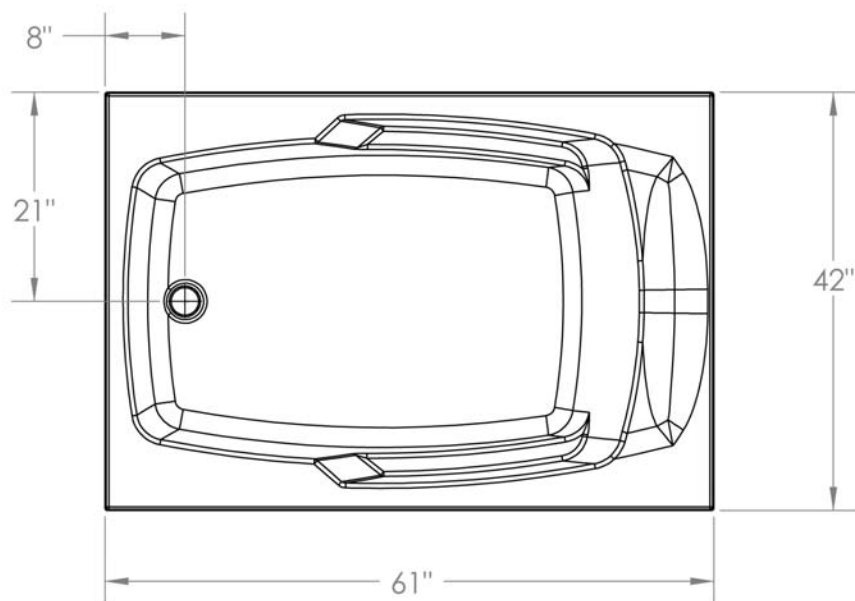

## FEATURES

- **2261 Merilese**

61" x 42" x 22" (nominal outside)

- One piece construction
- Above floor rough-in
- Slip resistant floor

*The unit is made of sanitary grade high gloss polyester gelcoat with reinforced composite matrix.*

## NOTES

- Dimensions: 61" x 42" x 22" with flange  
Shipping Weight: 110 lbs.  
Certifications: ANSI Z124.2; NAHB
- Installation instructions included.

# MERILESE

2261

61" Drop-In Tub

High Gloss Gelcoat Finish

**IMPORTANT:** Roughing-in dimensions may vary 1/2" and are subject to change or cancellation without prior notice. No responsibility is assumed for use of superseded or voided leaflets.