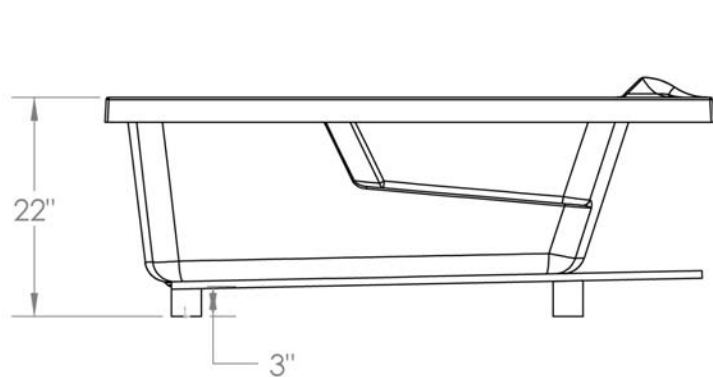

## FEATURES

- **2261 Merilese**

61" x 42" x 22" (nominal outside)

- One piece construction
- Above floor rough-in
- Slip resistant floor

*The unit is made of sanitary grade high gloss polyester gelcoat with reinforced composite matrix.*

## NOTES

- Dimensions: 61" x 42" x 22" with flange  
Shipping Weight: 110 lbs.  
Certifications: ANSI Z124.2; NAHB
- Installation instructions included.

# MERILESE

2261

61" Drop-In Tub

High Gloss Gelcoat Finish

**IMPORTANT:** Roughing-in dimensions may vary 1/2" and are subject to change or cancellation without prior notice. No responsibility is assumed for use of superseded or voided leaflets.