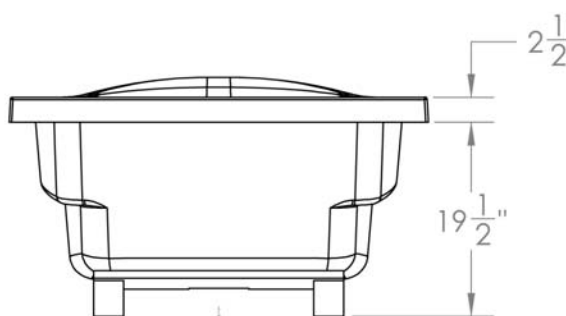

## FEATURES

- **2261 Merilese**

61" x 42" x 22" (nominal outside)

- One piece construction
- Above floor rough-in
- Slip resistant floor

*The unit is made of sanitary grade high gloss polyester gelcoat with reinforced composite matrix.*

## NOTES

- Dimensions: 61" x 42" x 22" with flange  
Shipping Weight: 110 lbs.  
Certifications: ANSI Z124.2; NAHB
- Installation instructions included.

# MERILESE

2261

61" Drop-In Tub

High Gloss Gelcoat Finish

**IMPORTANT:** Roughing-in dimensions may vary 1/2" and are subject to change or cancellation without prior notice. No responsibility is assumed for use of superseded or voided leaflets.