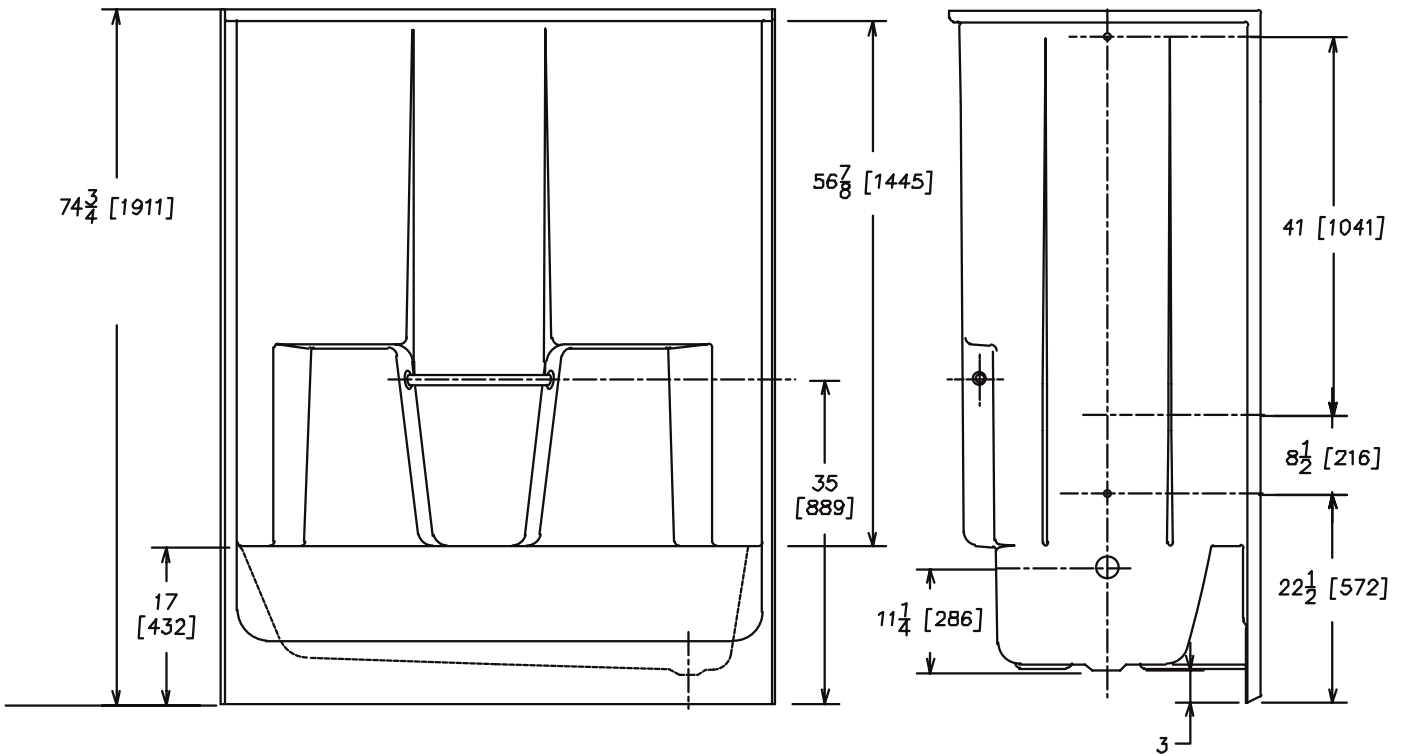

56034R
56034L

One Piece 60" x 34" Tub/Shower
Above The Floor Rough-In
High Gloss Gelcoat Finish

FEATURES

• **56034R/L Ritz**

60" x 34" x 75" (nominal outside)

- One piece unit
- Above the floor rough-in
- Integral soap dish
- Toiletry ledge
- Clear acrylic towel bar
- Slip resistant floor
- Available in Whirlpool

Available Colors: White, Bone

The unit is made of sanitary grade high gloss polyester gelcoat with reinforced composite matrix.

NOTES

- Dimensions: 60" x 33 ⁵/₈ " x 75 ¹/₄ " with flange
Certifications: ANSI Z124.2
Water Capacity: 42 gallons
- Illustrated installation instructions included.

56034 R/L

One Piece 60" x 32" Tub/Shower
Above The Floor Rough-In
High Gloss Gelcoat Finish
 $\pm 1/4"$ Variance

IMPORTANT: Roughing-in dimensions may vary 1/2" and are subject to change or cancellation without prior notice.
No responsibility is assumed for use of superseded or voided leaflets.