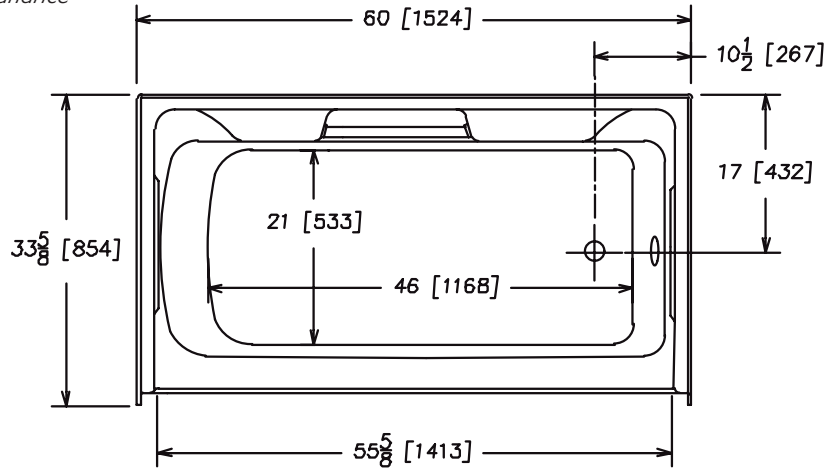

56034R
56034L

One Piece 60" x 34" Tub/Shower
Above The Floor Rough-In
High Gloss Gelcoat Finish

FEATURES

• **56034R/L Ritz**

60" x 34" x 75" (nominal outside)

- One piece unit
- Above the floor rough-in
- Integral soap dish
- Toiletry ledge
- Clear acrylic towel bar
- Slip resistant floor
- Available in Whirlpool

Available Colors: White, Bone

The unit is made of sanitary grade high gloss polyester gelcoat with reinforced composite matrix.

NOTES

- Dimensions: 60" x 33 ⁵/₈ " x 75 ¹/₄ " with flange
Certifications: ANSI Z124.2
Water Capacity: 42 gallons
- Illustrated installation instructions included.

56034 R/L

One Piece 60" x 32" Tub/Shower
Above The Floor Rough-In
High Gloss Gelcoat Finish
 $\pm 1/4"$ Variance

IMPORTANT: Roughing-in dimensions may vary 1/2" and are subject to change or cancellation without prior notice.
No responsibility is assumed for use of superseded or voided leaflets.