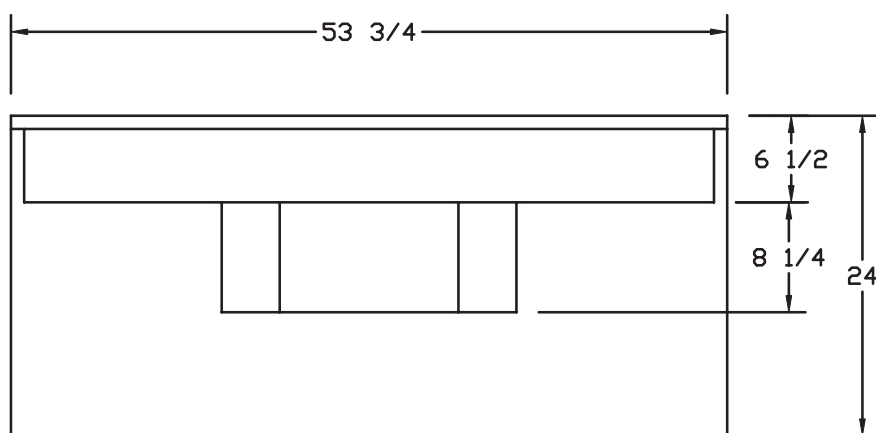

## NOTES

- Dimensions: 53-3/4" x 45" x 24" with flange  
Certifications: ANSI Z124.2
- Illustrated installation instructions included.

## 54" Garden Tub

### With Step & No Walls

± 1/4" Variance

FLOOR PLAN

SIDE VIEW