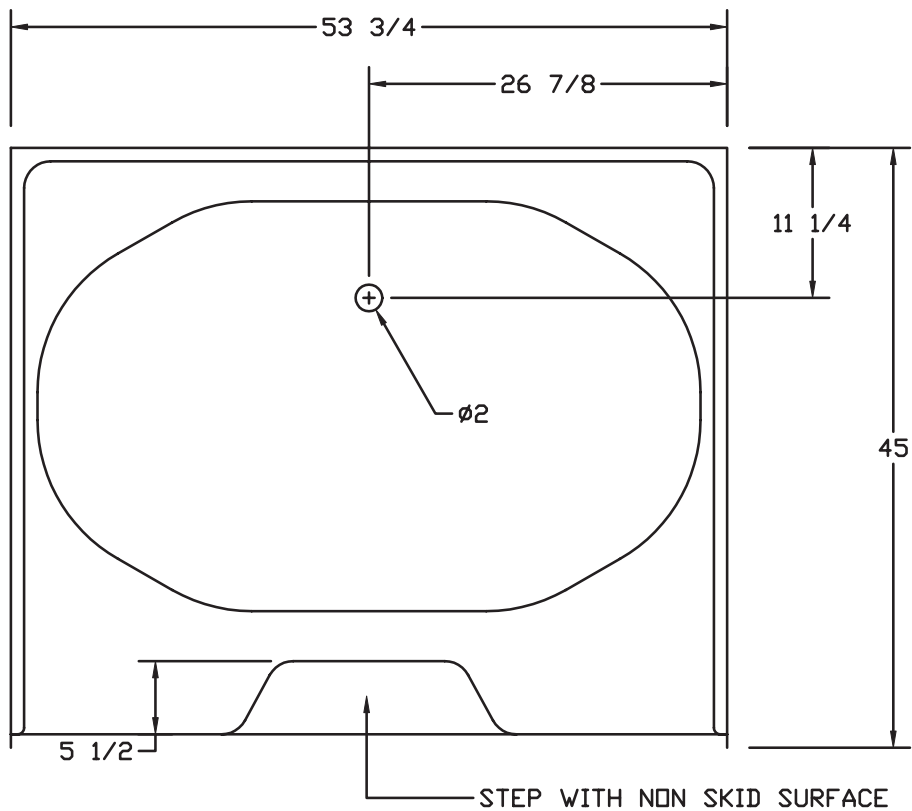

## FEATURES

- **2208**

53-3/4" x 45" x 24"

Available Colors: White, Bone

- Slip resistant floor
- Above Floor Rough-In
- Available in Whirlpool

*This unit is made of sanitary grade high gloss polyester gelcoat with reinforced composite matrix.*

## NOTES

- Dimensions: 53-3/4" x 45" x 24" with flange  
Certifications: ANSI Z124.2
- Illustrated installation instructions included.

## 54" Garden Tub

### With Step & No Walls

± 1/4" Variance

FLOOR PLAN

SIDE VIEW