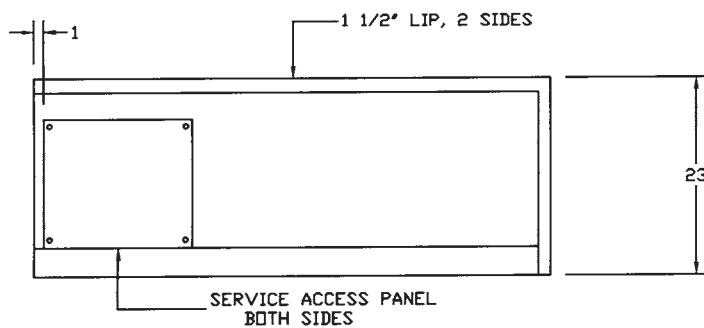

## FEATURES

- **2223**

*54-1/4" x 54-1/4" x 23"*

*Capacity to Overflow: 45*

*Total Capacity: 70*

*Available Colors: White, Bone*

- *Slip resistant floor*
- *Above Floor Rough-In*
- *Available in Whirlpool*

*This unit is made of sanitary grade high gloss polyester gelcoat with reinforced composite matrix.*

## NOTES

- *Dimensions: 54-1/4" x 54-1/4" x 23" with flange*  
*Certifications: ANSI Z124.2*
- *Illustrated installation instructions included.*

**54" Corner Tub**  
**with Skirt / No Step**  
*± 1/4" Variance*

TOP VIEW

SIDE VIEW