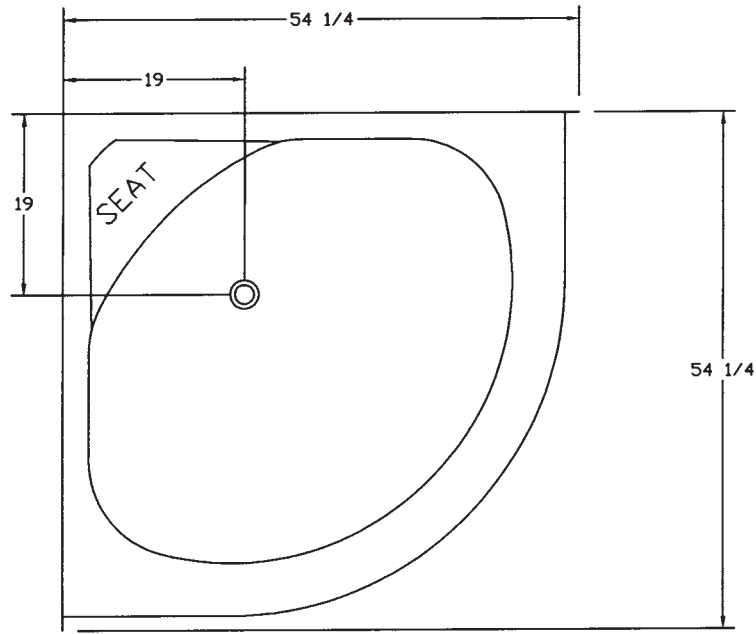

### **54" Corner Tub with Skirt / No Step**

## FEATURES

- **2223**

*54-1/4" x 54-1/4" x 23"*

*Capacity to Overflow: 45*

*Total Capacity: 70*

*Available Colors: White, Bone*

- *Slip resistant floor*
- *Above Floor Rough-In*
- *Available in Whirlpool*

*This unit is made of sanitary grade high gloss polyester gelcoat with reinforced composite matrix.*

## NOTES

- *Dimensions: 54-1/4" x 54-1/4" x 23" with flange*  
*Certifications: ANSI Z124.2*
- *Illustrated installation instructions included.*

**54" Corner Tub**  
**with Skirt / No Step**  
*± 1/4" Variance*

TOP VIEW

SIDE VIEW