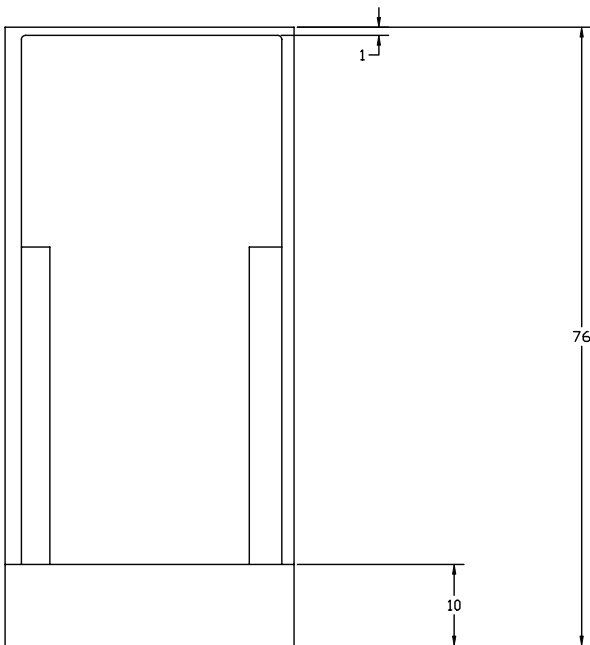

36" Shower Stall (CD)

FEATURES

- **3305**

35-1/2 x 36-1/4" x 76"

Available Colors: White, Bone

- Available with a Pre-Installed Pivot Shower Door.

NOTES

- Dimensions: 35-1/2" x 36-1/4" x 76" with flange
Certifications: ANSI Z124.2
- Illustrated installation instructions included.

36" Shower Stall

(CD, Tile)

± 1/4" Variance

WIDTH O.D. 35 1/2"
DEPTH O.D. 36 1/4"
HEIGHT O.D. 76"

DIMENSION TOLERANCE +/- 1/4"