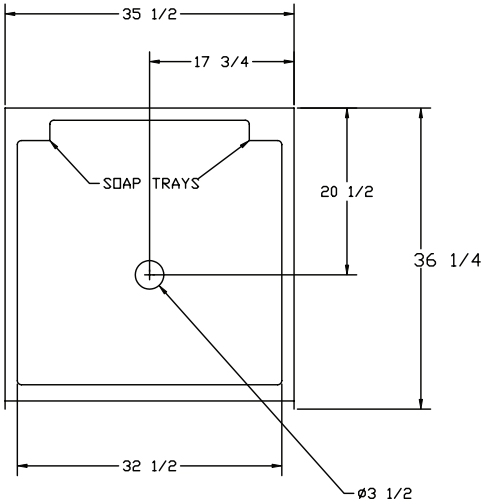

36" Shower Stall (CD)

FEATURES

- **3305**

35-1/2 x 36-1/4" x 76"

Available Colors: White, Bone

- Available with a Pre-Installed Pivot Shower Door.

NOTES

- Dimensions: 35-1/2" x 36-1/4" x 76" with flange
Certifications: ANSI Z124.2
- Illustrated installation instructions included.

36" Shower Stall

(CD, Tile)

± 1/4" Variance

WIDTH O.D. 35 1/2"
DEPTH O.D. 36 1/4"
HEIGHT O.D. 76"

DIMENSION TOLERANCE +/- 1/4"