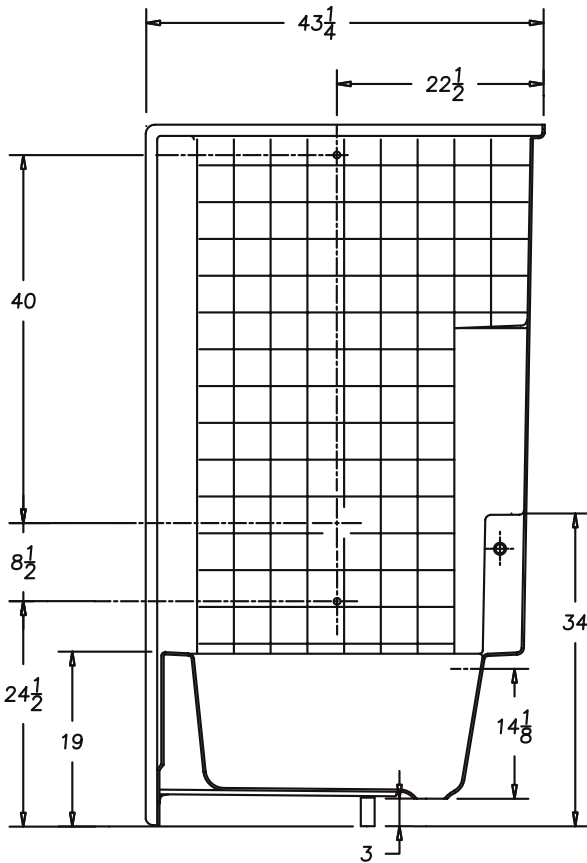

One Piece 60" x 43" Tub/Shower
Simulated Tile
Above Floor Rough-In
High Gloss Gelcoat Finish

FEATURES

• **56043 C Vanderbilt**

60" x 43" x 77" (nominal outside)

Capacity to Overflow: 60

Total Capacity: 80

Available Colors: White, Bone

NOTES

- Dimensions: 60" x 43" x 77" with flange
Certifications: ANSI Z124.2
- Illustrated installation instructions included.

One Piece 60" x 43" Tub/Shower

Simulated Tile

Above Floor Rough-In

High Gloss Gelcoat Finish

± 1/4" Variance

IMPORTANT: Roughing-in dimensions may vary 1/2" and are subject to change or cancellation without prior notice. No responsibility is assumed for use of superseded or voided leaflets.