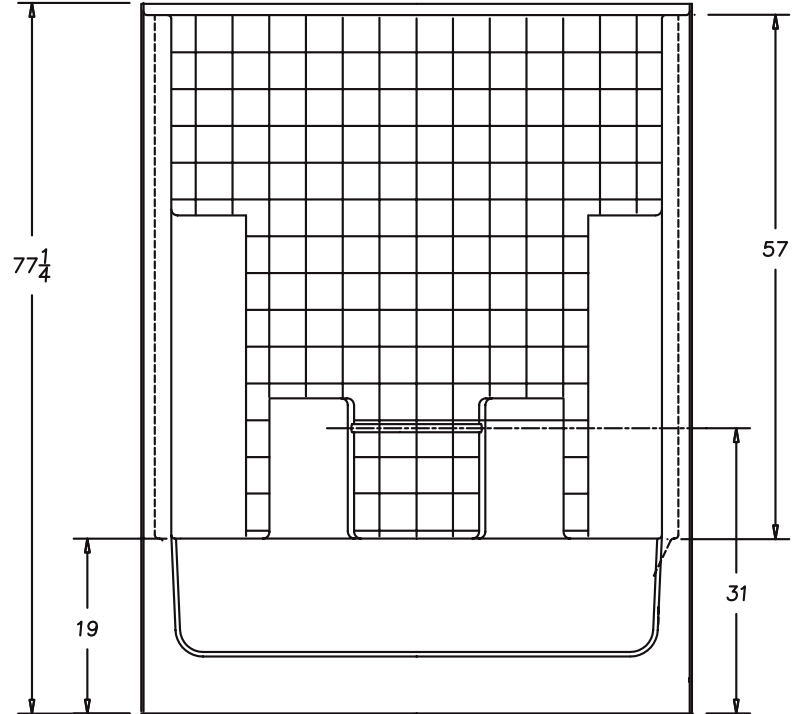

One Piece 60" x 43" Tub/Shower
Simulated Tile
Above Floor Rough-In
High Gloss Gelcoat Finish

FEATURES

• **56043 C Vanderbilt**

60" x 43" x 77" (nominal outside)

Capacity to Overflow: 60

Total Capacity: 80

Available Colors: White, Bone

NOTES

- Dimensions: 60" x 43" x 77" with flange
Certifications: ANSI Z124.2
- Illustrated installation instructions included.

One Piece 60" x 43" Tub/Shower

Simulated Tile

Above Floor Rough-In

High Gloss Gelcoat Finish

± 1/4" Variance

IMPORTANT: Roughing-in dimensions may vary 1/2" and are subject to change or cancellation without prior notice. No responsibility is assumed for use of superseded or voided leaflets.