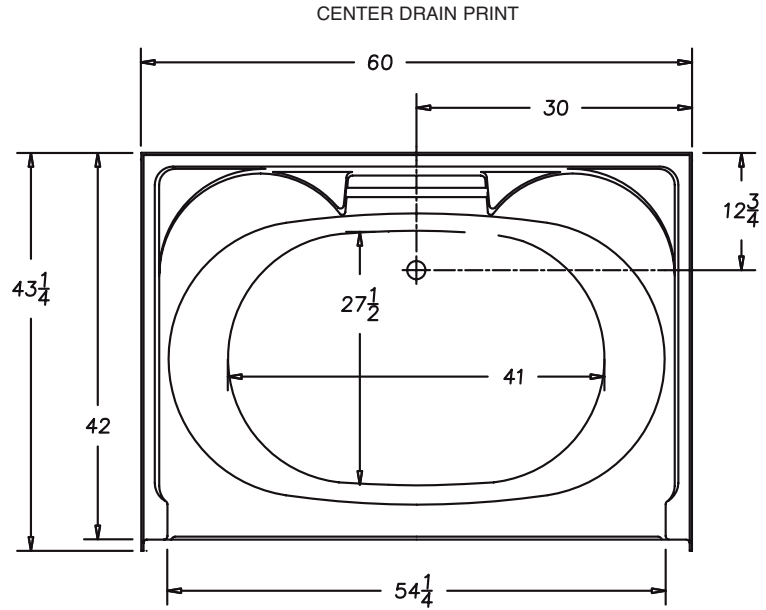

One Piece 60" x 43" Tub/Shower
Simulated Tile
Above Floor Rough-In
High Gloss Gelcoat Finish

FEATURES

• **56043 C Vanderbilt**

60" x 43" x 77" (nominal outside)

Capacity to Overflow: 60

Total Capacity: 80

Available Colors: White, Bone

NOTES

- Dimensions: 60" x 43" x 77" with flange
Certifications: ANSI Z124.2
- Illustrated installation instructions included.

One Piece 60" x 43" Tub/Shower

Simulated Tile

Above Floor Rough-In

High Gloss Gelcoat Finish

± 1/4" Variance

IMPORTANT: Roughing-in dimensions may vary 1/2" and are subject to change or cancellation without prior notice. No responsibility is assumed for use of superseded or voided leaflets.