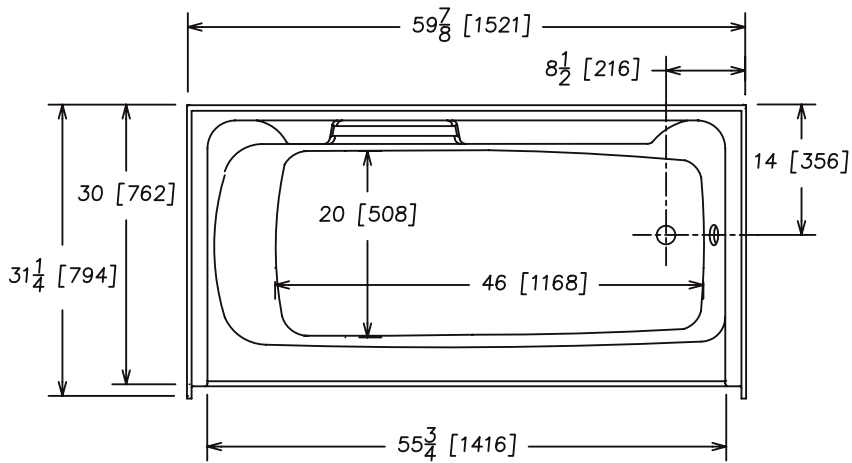

## FEATURES

• **56031R/L Atlantis**

60" x 31" x 75" (nominal outside)

- One piece unit
- Above the floor rough-in
- Integral soap dish
- Toiletry ledge
- Clear acrylic towel bar
- Slip resistant floor

Capacity to Overflow: 31

## NOTES

- Dimensions: 59 <sup>7</sup>/<sub>8</sub> " x 31 <sup>1</sup>/<sub>4</sub> " x 74 <sup>7</sup>/<sub>8</sub> " with flange  
Certifications: ANSI Z124.2
- Illustrated installation instructions included.

## 56031 R/L

**IMPORTANT:** Roughing-in dimensions may vary  $1/2"$  and are subject to change or cancellation without prior notice. No responsibility is assumed for use of superseded or voided leaflets.