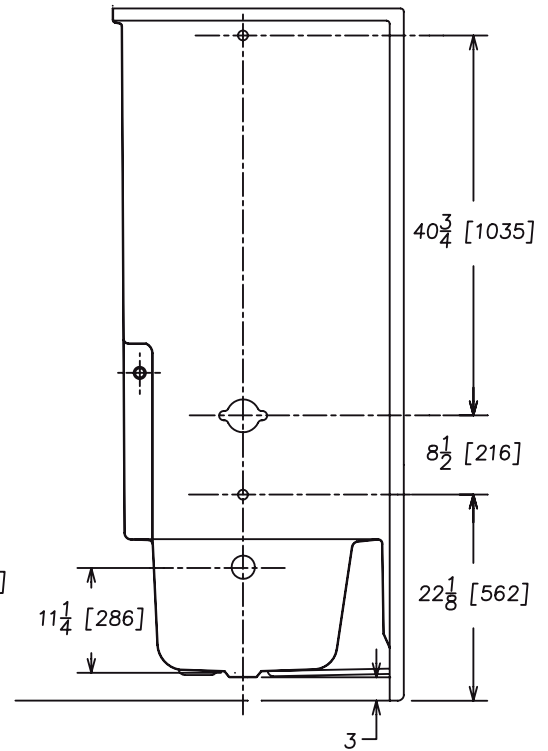

## FEATURES

• **56031R/L Atlantis**

60" x 31" x 75" (nominal outside)

- One piece unit
- Above the floor rough-in
- Integral soap dish
- Toiletry ledge
- Clear acrylic towel bar
- Slip resistant floor

Capacity to Overflow: 31

## NOTES

- Dimensions: 59 <sup>7</sup>/<sub>8</sub> " x 31 <sup>1</sup>/<sub>4</sub> " x 74 <sup>7</sup>/<sub>8</sub> " with flange  
Certifications: ANSI Z124.2
- Illustrated installation instructions included.

## 56031 R/L

**IMPORTANT:** Roughing-in dimensions may vary  $1/2"$  and are subject to change or cancellation without prior notice. No responsibility is assumed for use of superseded or voided leaflets.