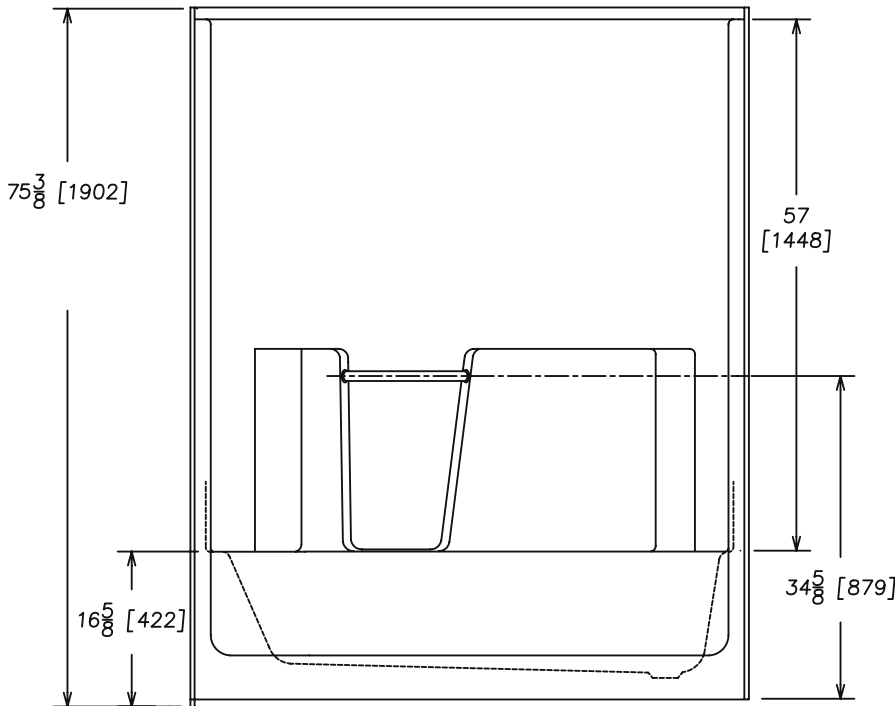

## FEATURES

• **56031R/L Atlantis**

60" x 31" x 75" (nominal outside)

- One piece unit
- Above the floor rough-in
- Integral soap dish
- Toiletry ledge
- Clear acrylic towel bar
- Slip resistant floor

Capacity to Overflow: 31

## NOTES

- Dimensions: 59 <sup>7</sup>/<sub>8</sub> " x 31 <sup>1</sup>/<sub>4</sub> " x 74 <sup>7</sup>/<sub>8</sub> " with flange  
Certifications: ANSI Z124.2
- Illustrated installation instructions included.

## 56031 R/L

**IMPORTANT:** Roughing-in dimensions may vary  $1/2"$  and are subject to change or cancellation without prior notice. No responsibility is assumed for use of superseded or voided leaflets.