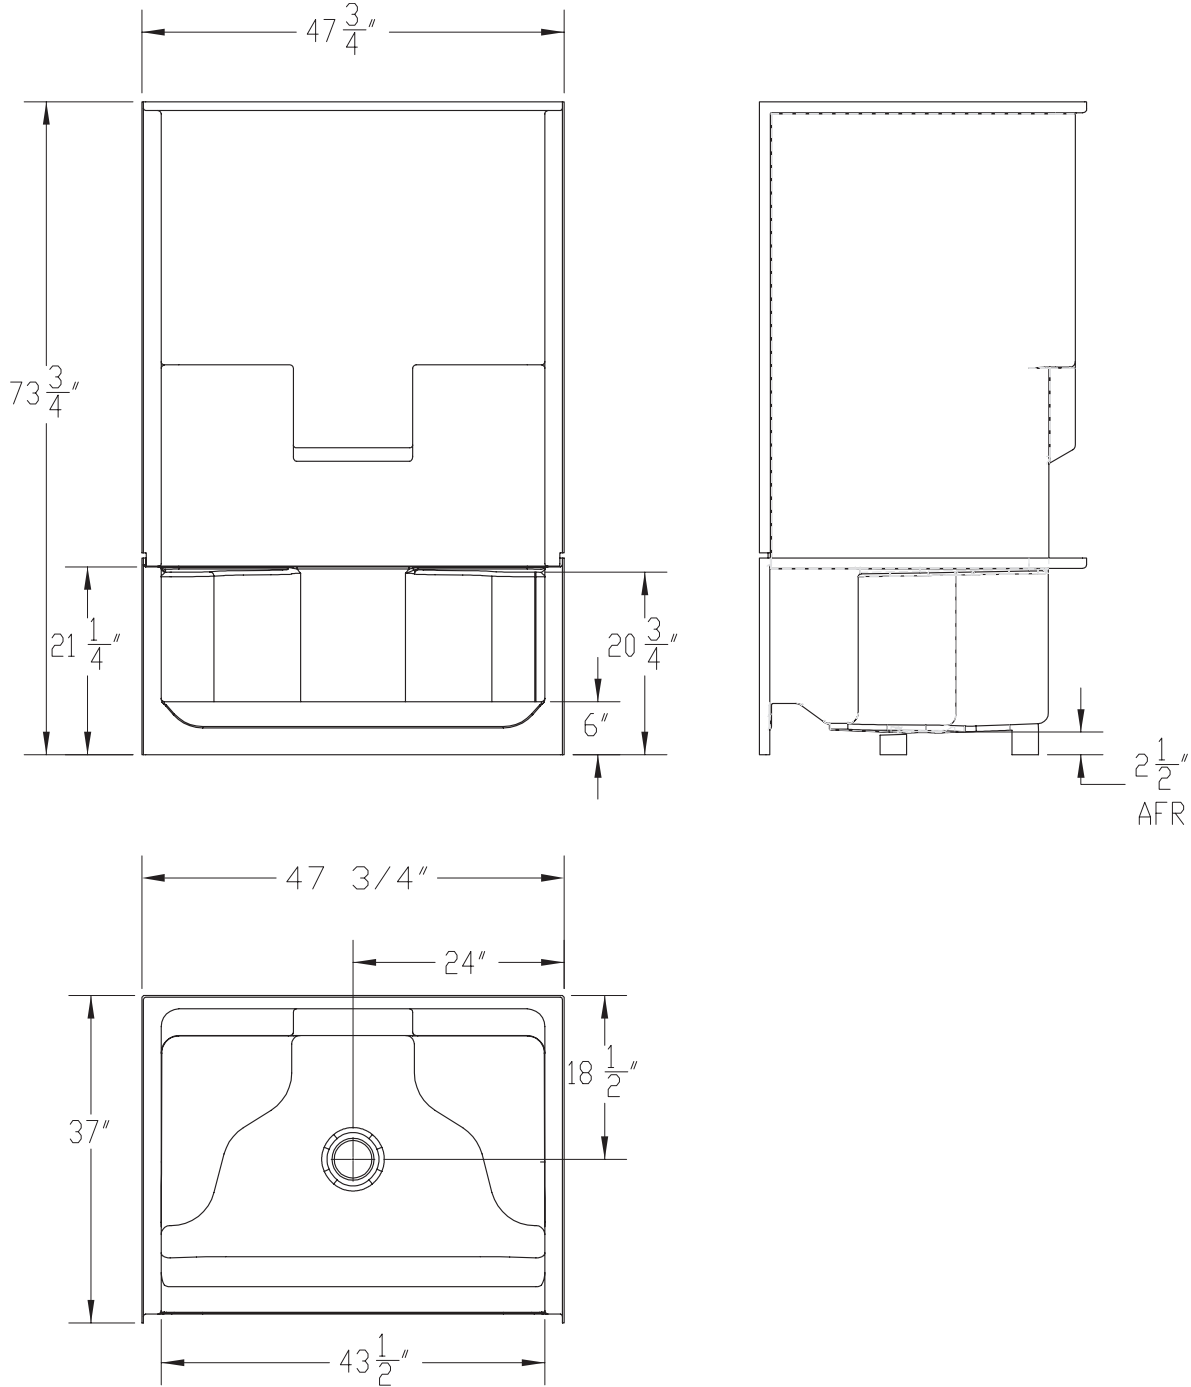

**48" Two Piece Shower Stall
(2 Seats)
High Gloss Gelcoat Finish**

FEATURES

- **84836 Lexie**

73 3/4" x 47 3/4" x 37"

- Center drain
- Slip resistant floor

The unit is made of sanitary grade high gloss polyester gelcoat with reinforced composite matrix.

NOTES

- Dimensions: 73 3/4" x 47 3/4" x 37" with flange
Shipping Weight: 130 lbs.
Certifications: ANSI Z124.2; NAHB
- Illustrated installation instructions included.

48" Two Piece Shower Stall (2 Seats)
High Gloss Gelcoat Finish

IMPORTANT: Roughing-in dimensions may vary 1/2" and are subject to change or cancellation without prior notice. No responsibility is assumed for use of superseded or voided leaflets.